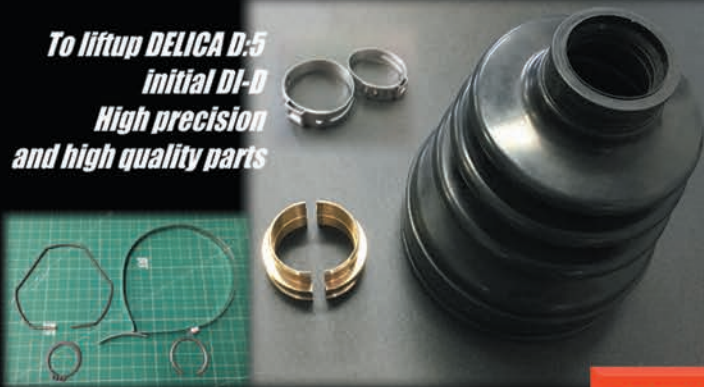

三菱デリカ専門・カスタムパーツ専門店

オートフラッグス

MITSUBISHI DELICA s CUSTOM
Parts Special Store AUTO FLAGS

**AUTO
FLAGS**
for LIFE

GOQBUTO GOQBUTO

Texture2 

**All Stein
buff polish** 

LONG DRIVESHAFT BOOTS-KIT

To liftup DELICA D-5
initial DI-D
High precision
and high quality parts

To 2013-2017/8 

D&C BLACK

**Drilling and milling slit rotor
Rust protection E-coated**
Excellent performance for anti-fade and initial braking! 