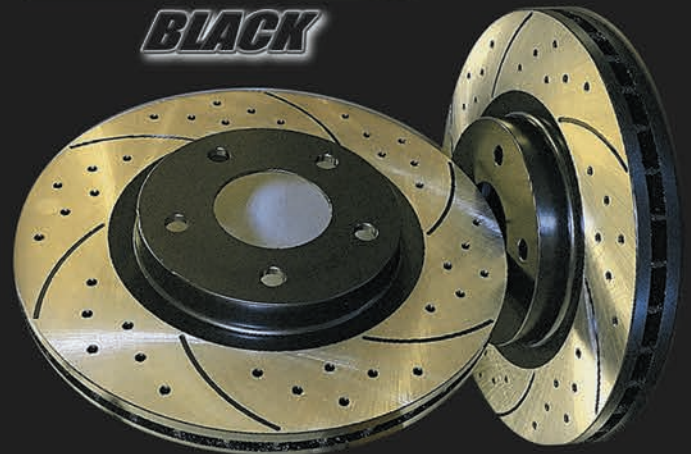

三菱デリカ専門・カスタムパーツ専門店

オートフラッグス

MITSUBISHI DELICA s CUSTOM
Parts Special Store AUTO FLAGS

**AUTO
FLAGS**
for LIFE

GOQBUTO GOQBUTO

Texture2 

**All Stein
buff polish** 

LONG DRIVESHAFT BOOTS-KIT

To liftup DELICA D-5
initial DI-D
High precision
and high quality parts

To 2013-2017/8 

D&C BLACK

**Drilling and milling slit rotor
Rust protection E-coated**
Excellent performance for anti-fade and initial braking! 