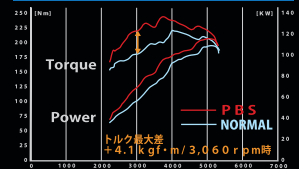

LAND CRUISER "300"
PBS SPORT MUFFLER

[GDS-167M]

Power + 13.5 ps
Torque + 5.7 kgf-m
Improved Fuel Efficiency (燃費改善率)
+ 15.8% UP

CROWN "SPORT"
PBS SPORT MUFFLER

New

[GDS-659]

Power + 11.7 ps
Torque + 4.2 kgf-m
Improved Fuel Efficiency (燃費改善率)
+ 15.1% UP

PBS
POWER BOOST SYSTEM

「馬力向上」「燃費改善」GANADOR
マフラー交換だけでパワーチューン完結!

New year. Amazing experience.

LAND CRUISER "250"
PBS SPORT MUFFLER

[GDS-174M]

Power +9.1 ps
Torque +2.4 kgf·m
Improved Fuel Efficiency (燃費改善率)
+14.8% UP