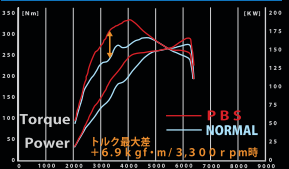

LAND CRUISER "300"
PBS SPORT MUFFLER

[GDS-167M]

Power + 13.5 ps
Torque + 5.7 kgf-m
Improved Fuel Efficiency (燃費改善率)
+ 15.8% UP

CROWN "SPORT"
PBS SPORT MUFFLER

New

[GDS-659]

Power + 11.7 ps
Torque + 4.2 kgf-m
Improved Fuel Efficiency (燃費改善率)
+ 15.1% UP

PBS
POWER BOOST SYSTEM

「馬力向上」「燃費改善」GANADOR
マフラー交換だけでパワーチューン完結!

New year. Amazing experience.

LAND CRUISER "250"
PBS SPORT MUFFLER

[GDS-174M]

Power +9.1 ps
Torque +2.4 kgf·m
Improved Fuel Efficiency (燃費改善率)
+14.8% UP