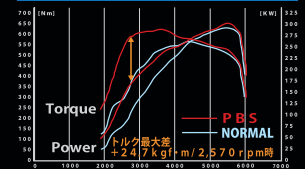

LAND CRUISER "300"
PBS SPORT MUFFLER

[GDS-167M]

Power + 13.5 ps
Torque + 5.7 kgf-m
Improved Fuel Efficiency (燃費改善率)
+ 15.8% UP

CROWN "SPORT"
PBS SPORT MUFFLER

New

[GDS-659]

Power + 11.7 ps
Torque + 4.2 kgf-m
Improved Fuel Efficiency (燃費改善率)
+ 15.1% UP

PBS
POWER BOOST SYSTEM

「馬力向上」「燃費改善」GANADOR
マフラー交換だけでパワーチューン完結!

New year. Amazing experience.

LAND CRUISER "250"
PBS SPORT MUFFLER

[GDS-174M]

Power +9.1 ps
Torque +2.4 kgf·m
Improved Fuel Efficiency (燃費改善率)
+14.8% UP